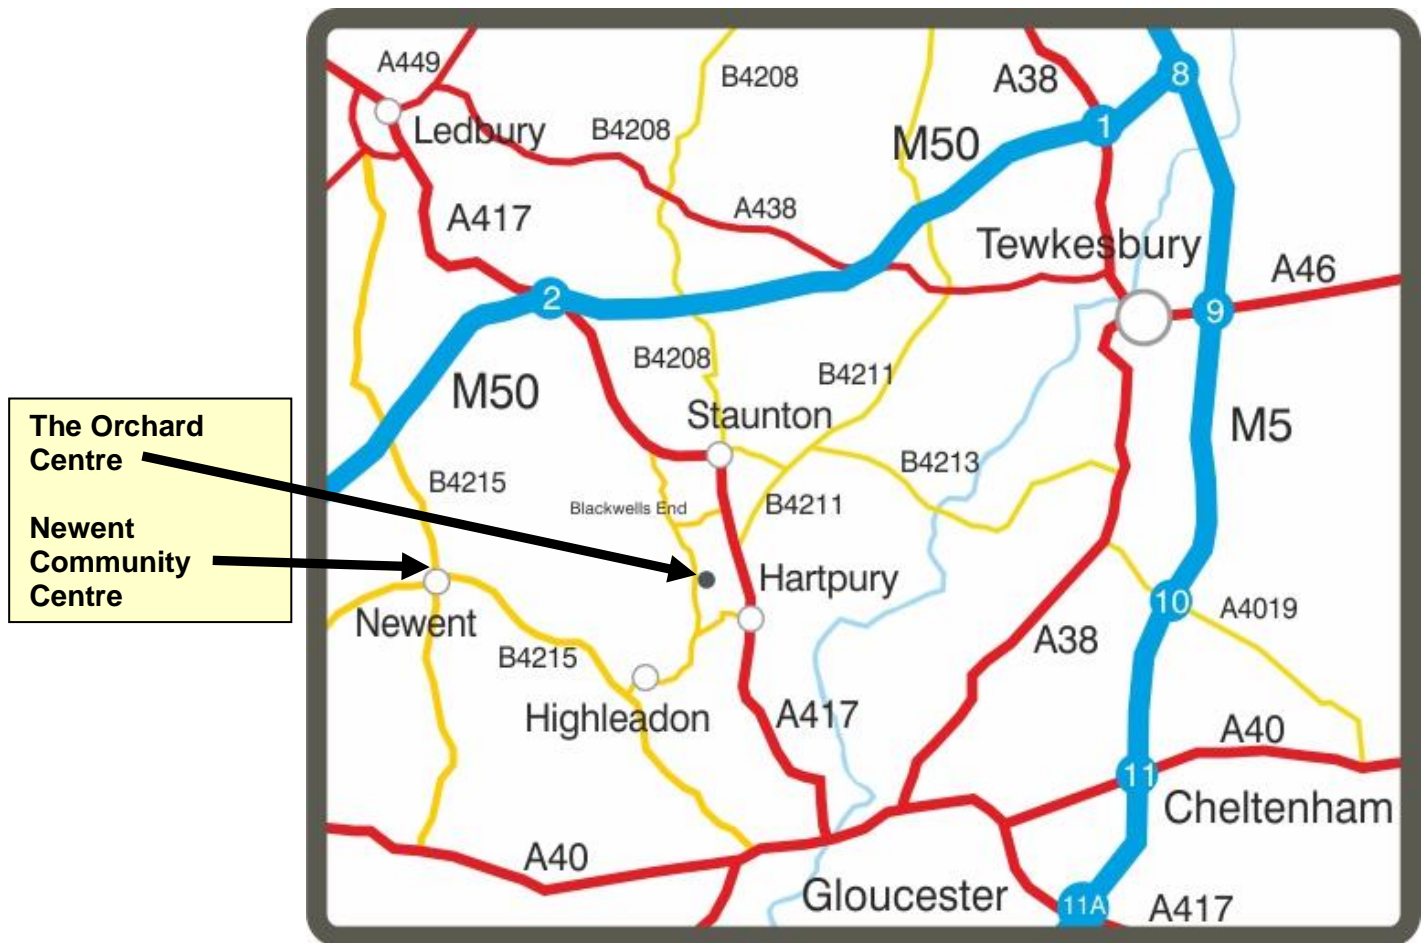

VENUES

Gloucestershire based courses and events are currently held at one of two adjacent venues - **The Orchard Centre** or **The Newent Community Centre**

Directions

To Orchard Centre (Blackwells End, Hartpury, Gloucestershire, GL19 3DB

From the centre of Hartpury, take the turn (on left, from South or right from North) signed posted Highleadon and Tibberton (Also, marked with a "Brown" tourist sign to Hartpury Church and Bee Shelter).

Follow the road for 1 mile and take right turn (1st right) signed "Blackwells End". The Orchard Centre is the first building on the right, just under half-a-mile down the lane.

To Newent Community Centre (NCC), Ross Road, Gloucestershire, GL18 1BD

Located by the traffic light junction of the B4215 (Gloucester to Dymock road) and B4221 (from the M50) at the top of Newent's High Street and next to the Kings Arms pub

Car parking is available behind the Community Centre, which is accessed via a small road almost opposite the Newent's fire-station on the road to Dymock. During the working day, there are hourly buses (number 32) from/to Gloucester city – see: <https://www.stagecoachbus.com/routes/west/32/gloucester-ross-on-wye/xsco032.o>