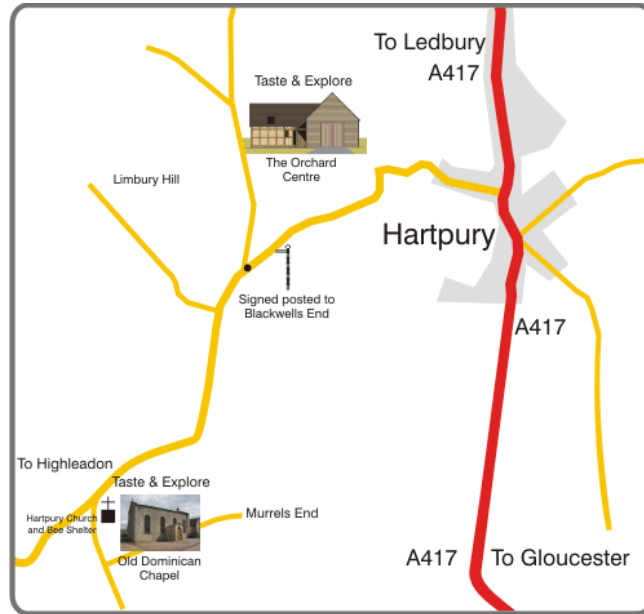

The Orchard Centre: GL19 3DB